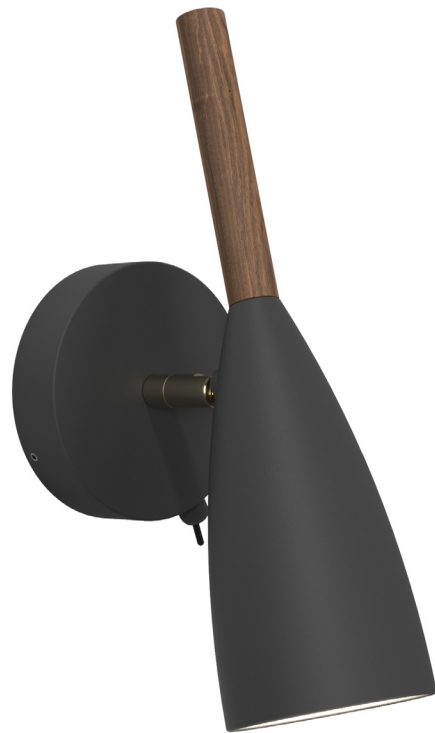

design<sup>®</sup>  
for the  
people

nordlux

Pure 10

Height (cm): 26  
Projection (cm): 17  
Shade diameter (cm): 7.5  
Wall box (cm): Ø10

## Pure 10

Item number: 78271003 Black  
EAN: 5701581308381

Packaging unit 3  
Material: Metal/Wood  
IP20, Class 2 (Double isolated), 230V  
Cord: 180 cm, Black  
Can the cable be replaced? Yes  
Switch on the fixture  
GU10, Max. 8W, Light source not included

Area: Indoor  
Energy class A++ - A

PURE was created to be a charming pendant light, and a star was born. Similarly, a design offering the potential to expand the collection – all composed of clean lines with the unmistakable common feature: the elegant slender top, made from FSC certified oiled walnut. PURE delivers a stylish simple line in home decoration, and will quickly find its proper place due to its sleek design. Also in your heart. Design by Bønnelycke MDD. The light has many fine details, such as the simple adjustable arm in brushed brass and an elegant placement of the on/off button.