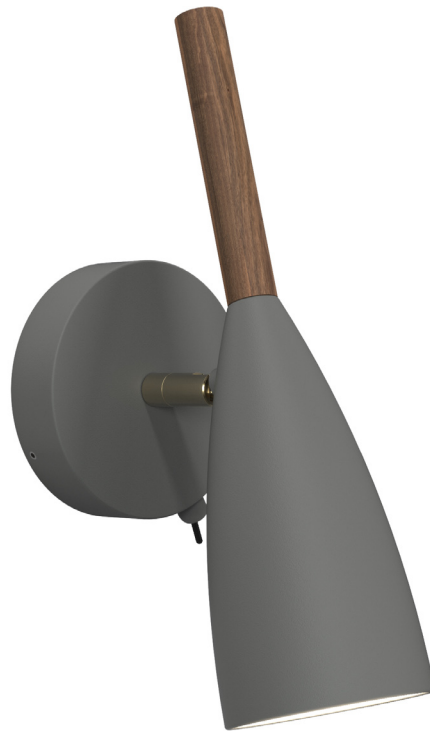

design<sup>®</sup>  
for the  
people

nordlux

Pure 10

Height (cm): 26  
Projection (cm): 17  
Shade diameter (cm): 7.5  
Wall box (cm): Ø10

## Pure 10

Item number: 78271011 Grey  
EAN: 5701581308480

Packaging unit 3  
Material: Metal/Wood  
IP20, Class 2 (Double isolated), 230V  
Cord: 180 cm, Grey  
Can the cable be replaced? Yes  
Switch on the fixture  
GU10, Max. 8W, Light source not included

Area: Indoor  
Energy class A++ - A

PURE was created to be a charming pendant light, and a star was born. Similarly, a design offering the potential to expand the collection – all composed of clean lines with the unmistakable common feature: the elegant slender top, made from FSC certified oiled walnut. PURE delivers a stylish simple line in home decoration, and will quickly find its proper place due to its sleek design. Also in your heart. Design by Bønnelycke MDD. The light has many fine details, such as the simple adjustable arm in brushed brass and an elegant placement of the on/off button.