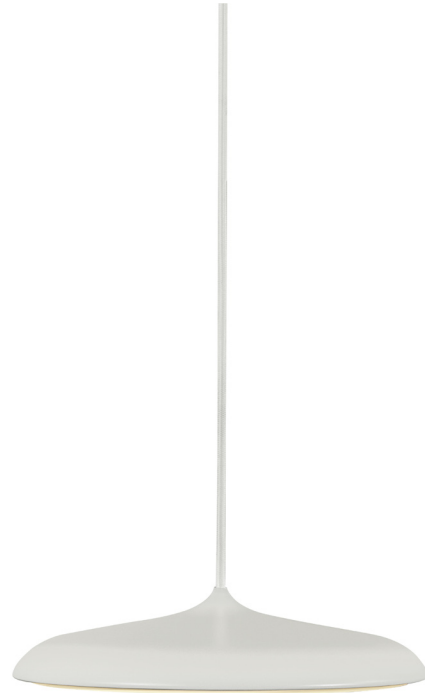

design[®]
for the
people

nordlux

Artist 25

Shade diameter (cm): 25

Artist 25

Item number: 83083009 Beige
EAN: 5704924002458
Packaging unit 2
Material: Metal/Plastic
IP20, Class 2 (Double isolated), 230V
Cord: 300 cm, Beige textile cable
LED MODUL, Max. 14W, Light source incl. 14w led

Area: Indoor
Total driver+bulb consumption (Watt): 14
Transformer/driver placement: I lampen

With its contemporary design and simple shape, the award-winning Artist is a beautiful candidate for a future classic. The build-in LED panel is covered with a opalized shade, which soften and defuse the light. As the name suggests, the design is inspired from the world of music – by a drum kit cymbal. Design by Bønnelycke mdd

Lightsource info (pr. light-source)

Lumen: 1000
Lumen/Watt: 80
Lifetime: 20000
On/Off: 8000
Colour temperature: 2700K
RA: 80
Beam angle: 120°
Dimmable: Yes

design
for the
people

83083009

This luminaire contains
built-in LED lamps