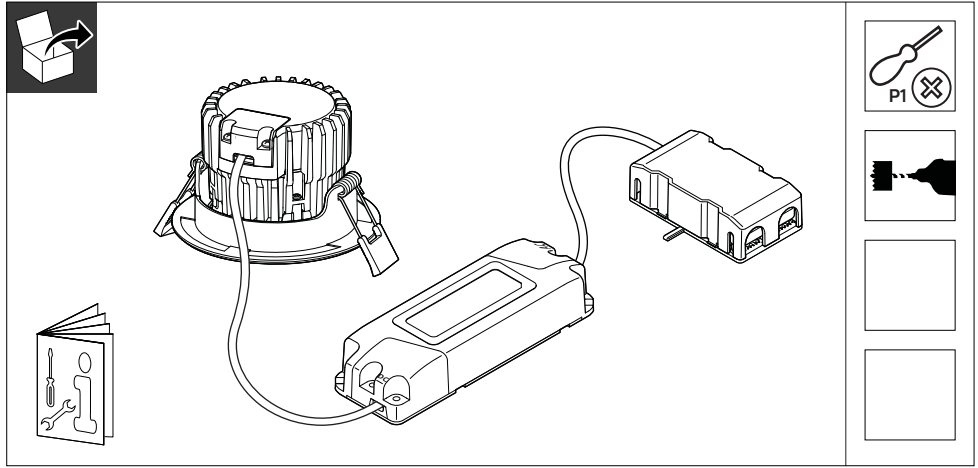

## CoreLine Recessed Spot

RS140B

220V  
240V

50Hz  
60Hz

LEDs

IK02

Max. 35 °C  
Min. 0 °C

GLOW WIRE  
650 °C

		System lumen (Lm)	P (W)	Ø mm	kg
RS140B LED12S	Round fixed	1200	15	78	0.5
RS141B LED12S	Round adjustable				