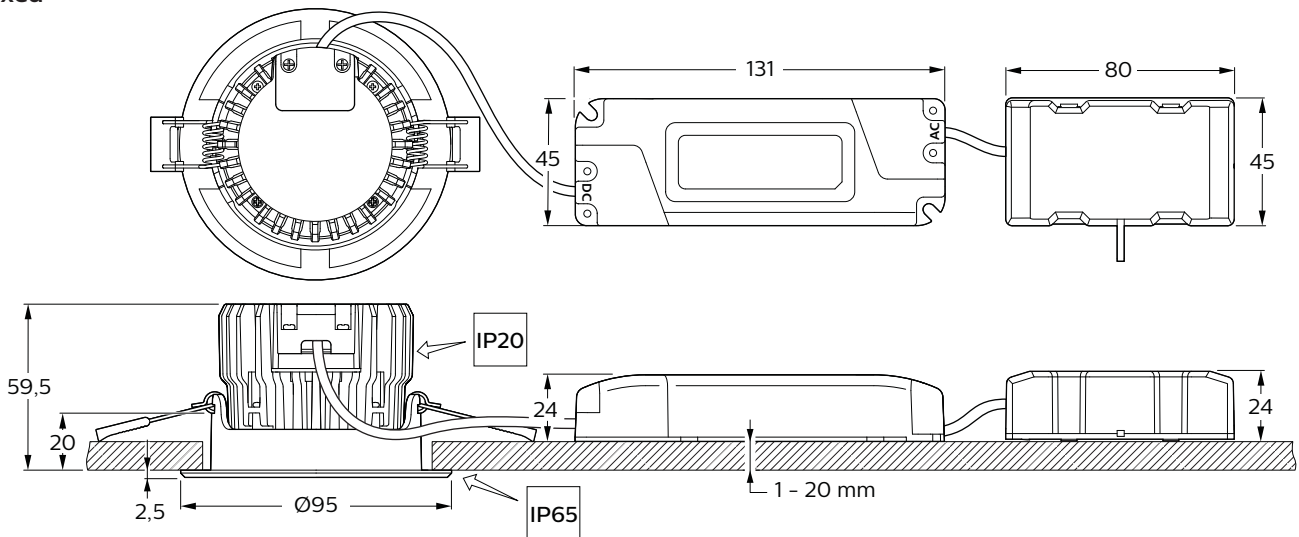

PHILIPS

CoreLine Recessed Spot

RS140B

220V
240V

50Hz
60Hz

LEDs

IK02

Max. 35 °C
Min. 0 °C

GLOW WIRE
650 °C

		System lumen (Lm)	P (W)	Ø mm	kg
RS140B LED12S	Round fixed	1200	15	78	0.5
RS141B LED12S	Round adjustable				

Fixed

Adjustable