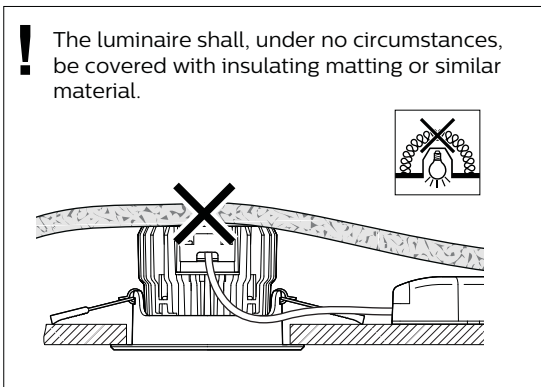

- The luminaire shall be installed by a qualified electrician and wired in accordance with the latest IEE electrical regulations or the national requirements.
- Only to be installed outside arms reach as recessed ceiling luminaire.
- For complete and updated list of advised dimmers, please check the CoreLine Recessed Spot RS140 page on the Philips Lighting eCatalog: <http://www.ecat.lighting.philips.com>