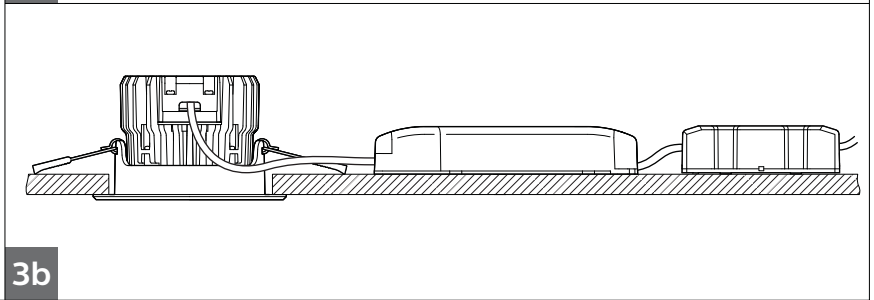

- The luminaire shall be installed by a qualified electrician and wired in accordance with the latest IEE electrical regulations or the national requirements.
- Only to be installed outside arms reach as recessed ceiling luminaire.
- For complete and updated list of advised dimmers, please check the CoreLine Recessed Spot RS140 page on the Philips Lighting eCatalog: <http://www.ecat.lighting.philips.com>