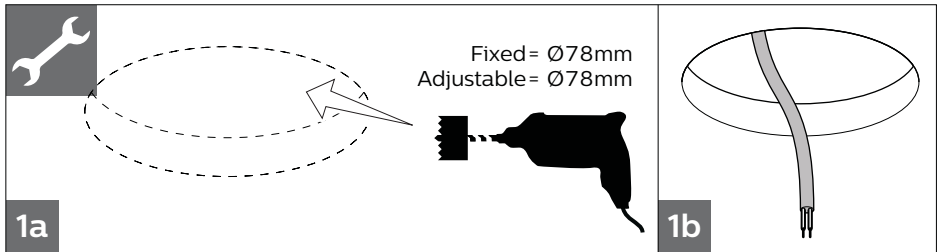

- The luminaire shall be installed by a qualified electrician and wired in accordance with the latest IEE electrical regulations or the national requirements.
- Only to be installed outside arms reach as recessed ceiling luminaire.
- For complete and updated list of advised dimmers, please check the CoreLine Recessed Spot RS140 page on the Philips Lighting eCatalog: <http://www.ecat.lighting.philips.com>