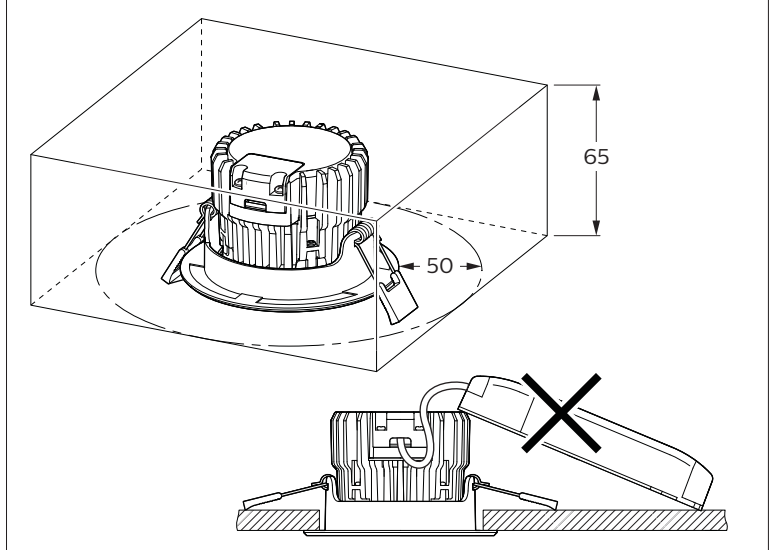

Adjustable