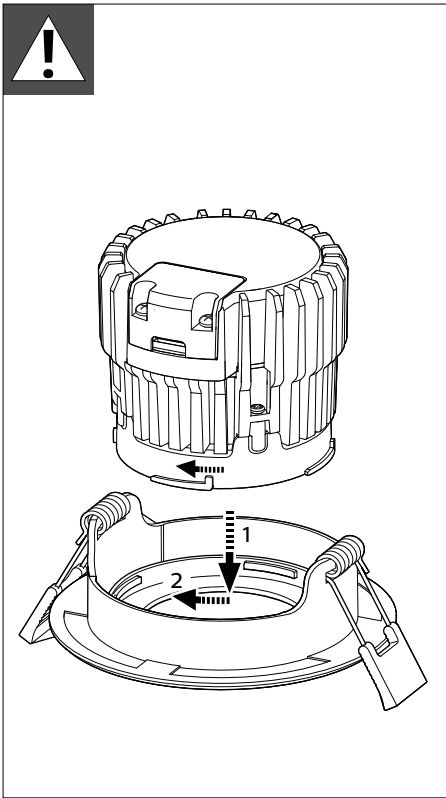

- The luminaire shall be installed by a qualified electrician and wired in accordance with the latest IEE electrical regulations or the national requirements.
- Only to be installed outside arms reach as recessed ceiling luminaire.
- For complete and updated list of advised dimmers, please check the CoreLine Recessed Spot RS140 page on the Philips Lighting eCatalog: <http://www.ecat.lighting.philips.com>