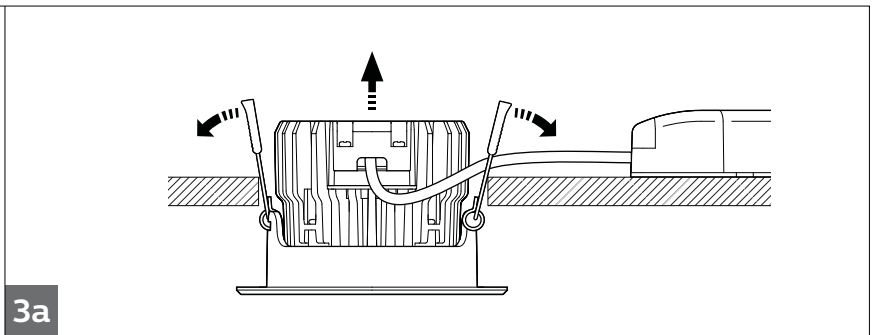

- The luminaire shall be installed by a qualified electrician and wired in accordance with the latest IEE electrical regulations or the national requirements.
- Only to be installed outside arms reach as recessed ceiling luminaire.
- For complete and updated list of advised dimmers, please check the CoreLine Recessed Spot RS140 page on the Philips Lighting eCatalog: <http://www.ecat.lighting.philips.com>