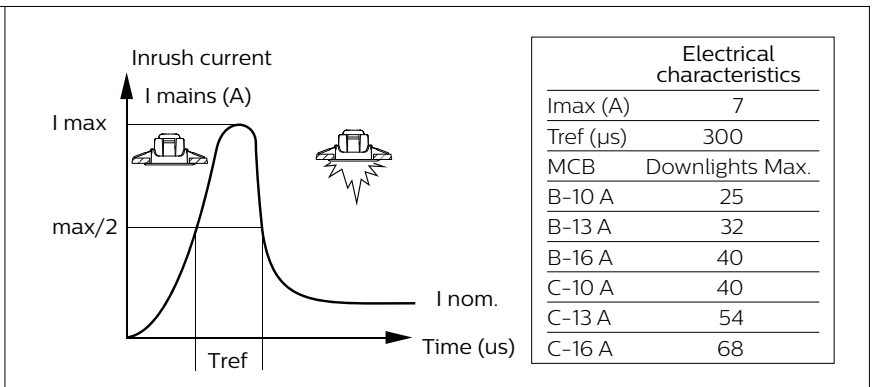

- The luminaire shall be installed by a qualified electrician and wired in accordance with the latest IEE electrical regulations or the national requirements.
- Only to be installed outside arms reach as recessed ceiling luminaire.
- For complete and updated list of advised dimmers, please check the CoreLine Recessed Spot RS140 page on the Philips Lighting eCatalog: <http://www.ecat.lighting.philips.com>