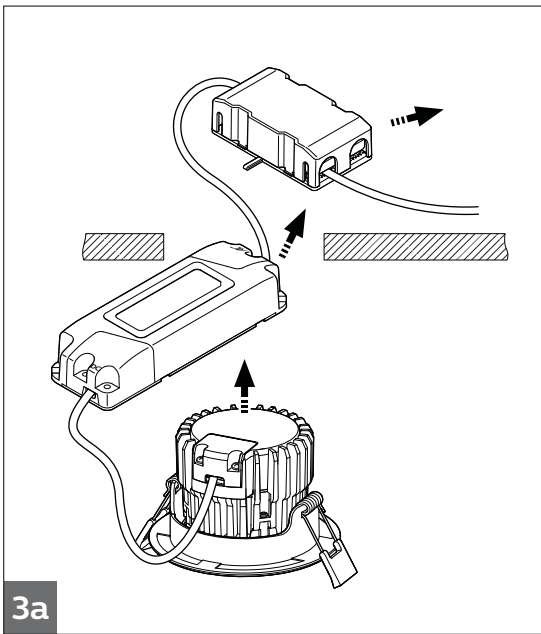

- The luminaire shall be installed by a qualified electrician and wired in accordance with the latest IEE electrical regulations or the national requirements.
- Only to be installed outside arms reach as recessed ceiling luminaire.
- For complete and updated list of advised dimmers, please check the CoreLine Recessed Spot RS140 page on the Philips Lighting eCatalog: <http://www.ecat.lighting.philips.com>