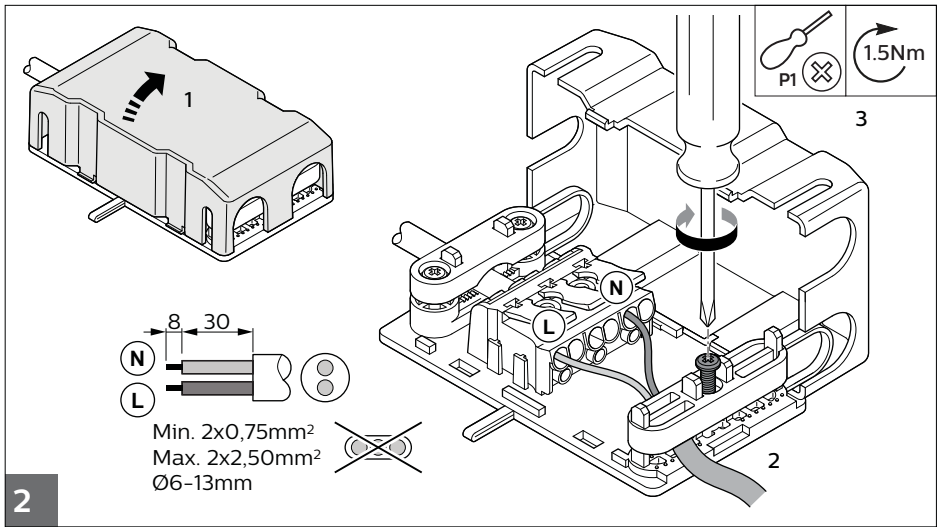

- The luminaire shall be installed by a qualified electrician and wired in accordance with the latest IEE electrical regulations or the national requirements.
- Only to be installed outside arms reach as recessed ceiling luminaire.
- For complete and updated list of advised dimmers, please check the CoreLine Recessed Spot RS140 page on the Philips Lighting eCatalog: <http://www.ecat.lighting.philips.com>