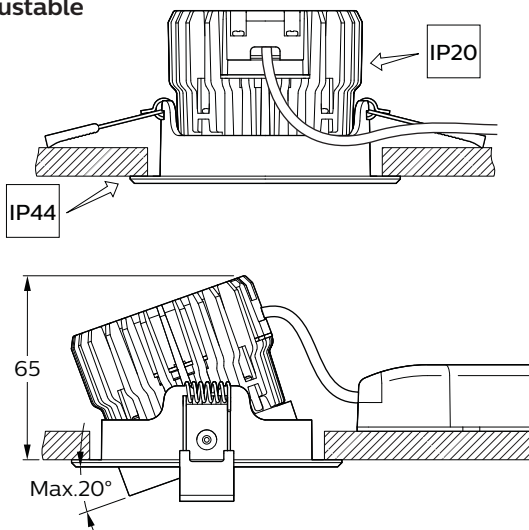

Adjustable