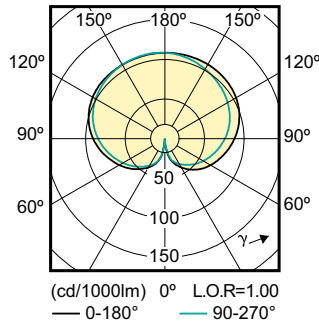

LED Lamps, LEDClassic 60W A60 E27 2700K 806lm FR