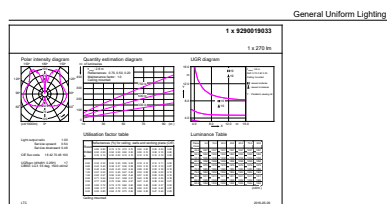

General Uniform Lighting
© 2019 Philips Lighting B.V. Page: 1/1

LEDBulb giant 25W E27 T65 840 DIM