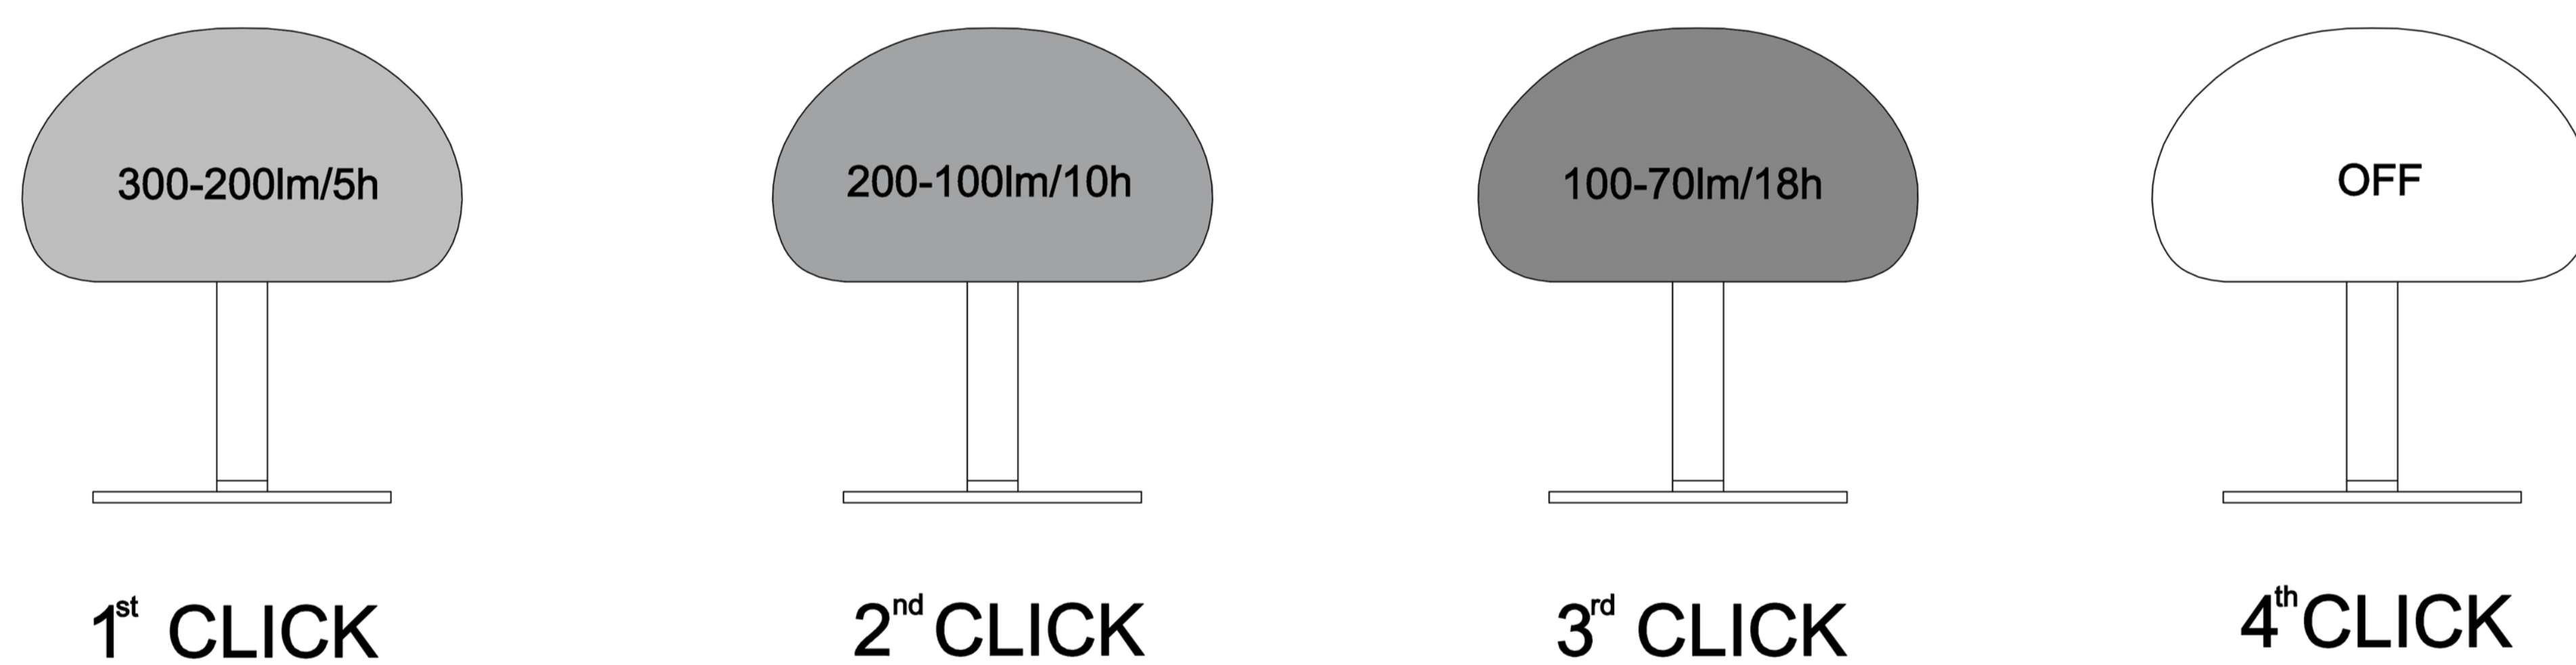

3-STEP MOODMAKER™

Warning

* This luminaire has been designed to be used in operating temperatures between -20° and +45°C. If luminaire is used in other ambient temperatures, the life of the battery may be reduced and not work properly. Don't leave this product under direct sunlight.

* When replacing the battery, replace the battery with the same specifications as indicated on the supplied battery.