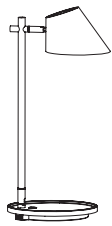

design[®]
for the
people

nordlux

Stay

Height (cm): 47
Shade diameter (cm): 14.5
Tube diameter (cm): 1.2
Tilt angle: 90°

Stay

Item number: 48185003
EAN: 5701581455382

Packaging unit 2
Material: Aluminium/Plastic
IP20, Class 2 (Double isolated), 230V
Cord: 180 cm, Black textile cable
Can the cable be replaced? No
Switch on the fixture
LED MODUL, Light source incl. 14,5w led

Area: Indoor
Energy class A++
Transformer/driver placement: I lampen

Stay is a multi-functional and beautiful lighting design in the same time. The lamp has several gorgeous qualities, where the lampshade's flexible swivel mechanism allows for a directional light that creates optimal lighting conditions. In the table lamp base, there is a charging station with USB access as well as a build-in on/off switch function. Stay is made with integrated LED technology. Designed by Maria Berntsen